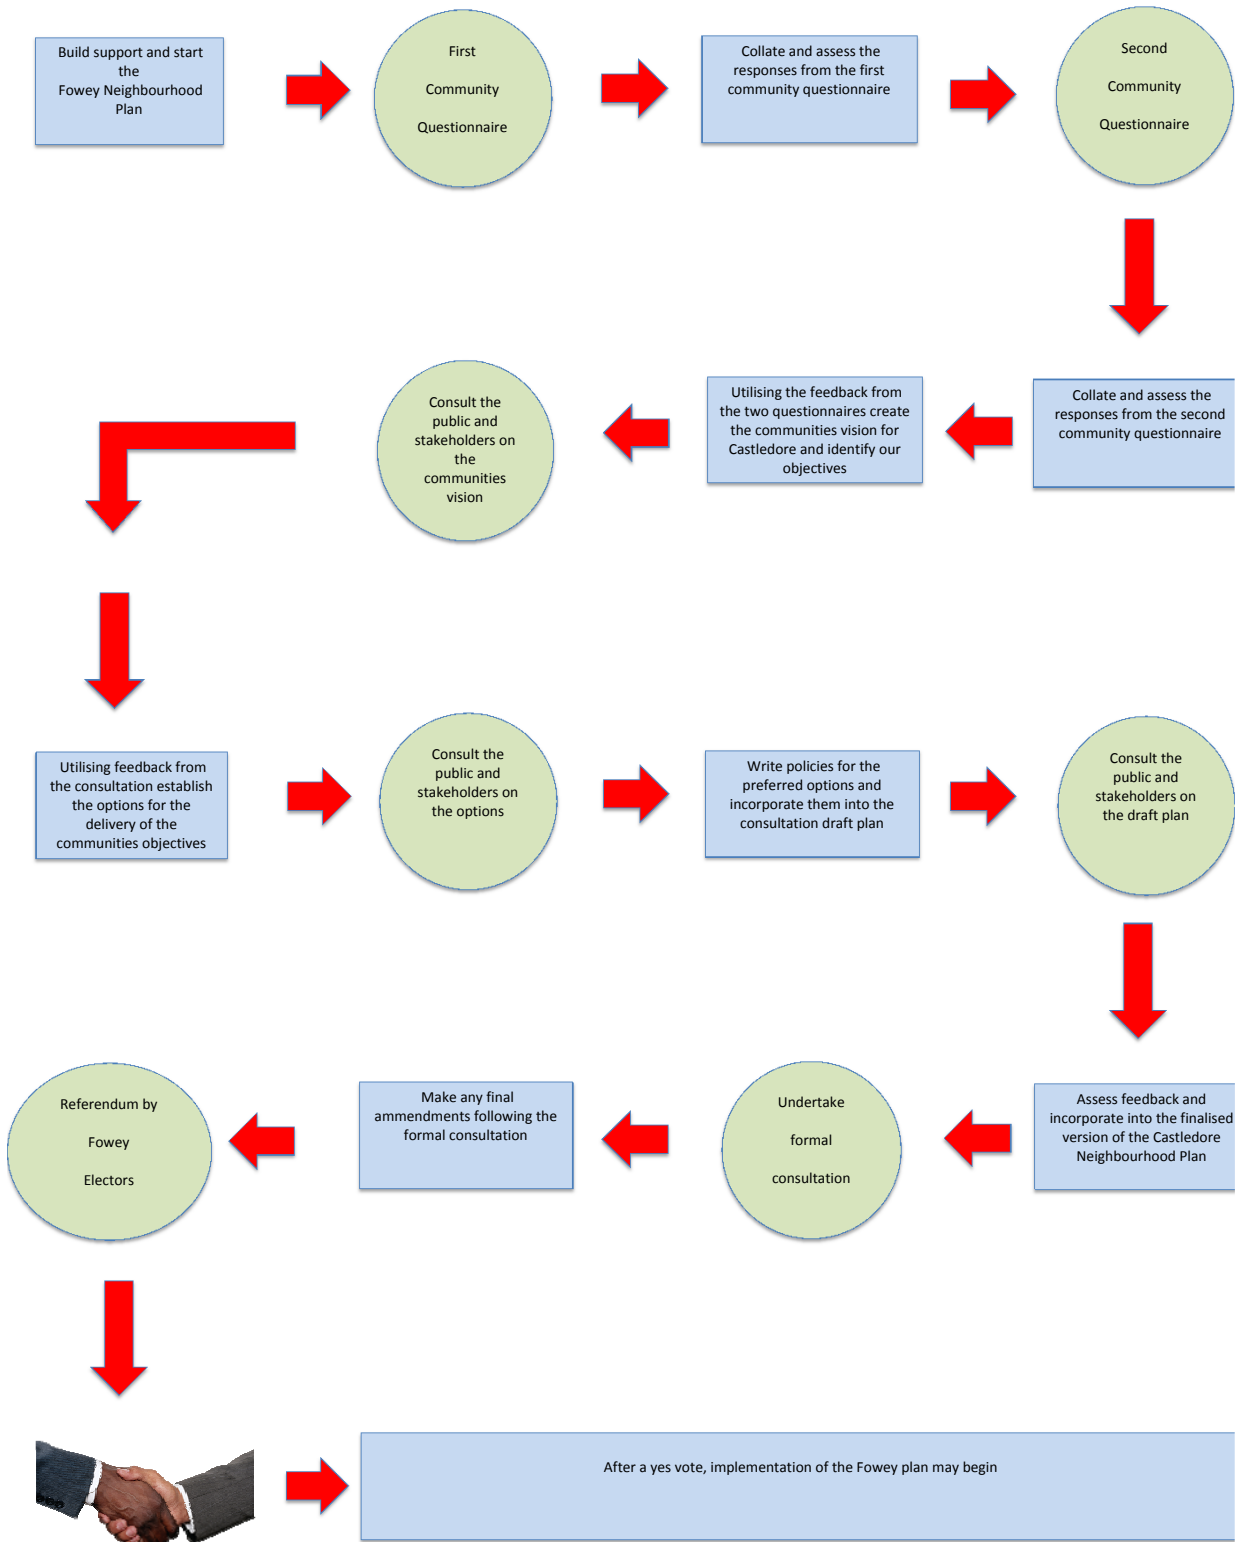

Flow Chart Identifying The Consultation Process To be undertaken To Establish The Fowey Neighbourhood Plan

|

|

|

|

|